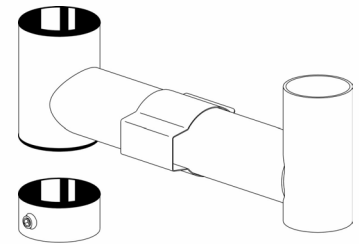

### SP2-55121

- Arm with pivoting holder for hand scanner
- Length-250mm