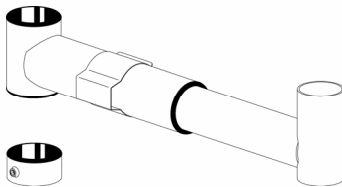

ARM072

- Adjustable peripheral arm 200-340mm
- External cable management clip

For information on mounting other peripherals please contact us.