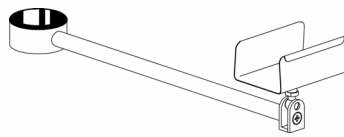

SP2-55121

- Arm with pivoting holder for hand scanner
- Length-250mm