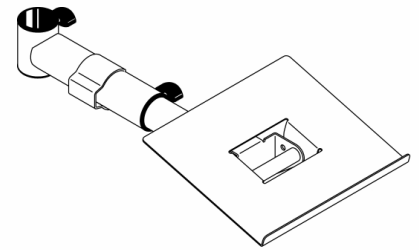

www.spacepole.com

**KB071**

- Adjustable arm 200-340mm
- Keyboard plate-225 x 192mm
- External cable management clip

**KB072**

- Adjustable arm 200-340mm
- Keyboard plate-235 x 151mm
- External cable management clip

**KB171**

- Adjustable arm 200-340mm
- Keyboard plate-225 x 192mm
- External cable management clip
- No wrist rest

**KB172**

- Adjustable arm 200-340mm
- Keyboard plate-235 x 151mm
- External cable management clip
- No wrist rest