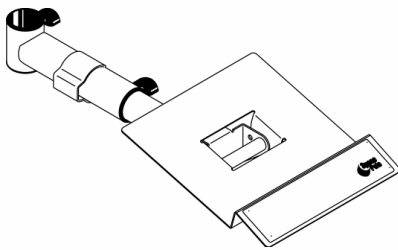

## Standard Retail Configurations

KB071

**SpacePole is a simple, flexible system that enhances the use and placement of technology at the point of sale.**

- Finished in light grey (RAL7035-S)
- Custom options available

www.spacepole.com

**KB071**

- Adjustable arm 200-340mm
- Keyboard plate-225 x 192mm
- External cable management clip

**KB072**

- Adjustable arm 200-340mm
- Keyboard plate-235 x 151mm
- External cable management clip