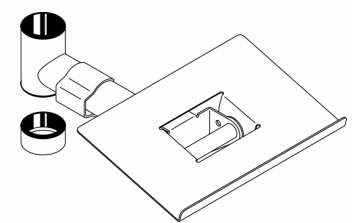

www.spacepole.com

**KB071**

- Adjustable arm 200-340mm
- Keyboard plate-225 x 192mm
- External cable management clip

**KB072**

- Adjustable arm 200-340mm
- Keyboard plate-235 x 151mm
- External cable management clip

**KB171**

- Adjustable arm 200-340mm
- Keyboard plate-225 x 192mm
- External cable management clip
- No wrist rest

**KB172**

- Adjustable arm 200-340mm
- Keyboard plate-235 x 151mm
- External cable management clip
- No wrist rest

**KB271**

- Fixed arm 170mm
- Keyboard plate-225 x 192mm
- Internal cable management
- No wrist rest

**KB272**

- Fixed arm 170mm
- Keyboard plate-235 x 151mm
- Internal cable management
- No wrist rest