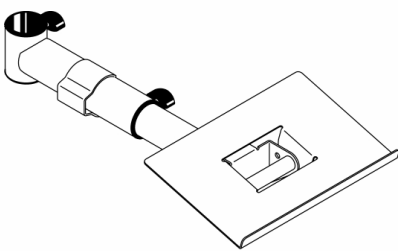

www.spacepole.com

**KB071**

- Adjustable arm 200-340mm
- Keyboard plate-225 x 192mm
- External cable management clip

**KB072**

- Adjustable arm 200-340mm
- Keyboard plate-235 x 151mm
- External cable management clip

**KB171**

- Adjustable arm 200-340mm
- Keyboard plate-225 x 192mm
- External cable management clip
- No wrist rest

**KB172**

- Adjustable arm 200-340mm
- Keyboard plate-235 x 151mm
- External cable management clip
- No wrist rest