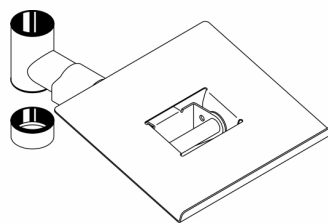

www.spacepole.com

**KB071**

- Adjustable arm 200-340mm
- Keyboard plate-225 x 192mm
- External cable management clip

**KB072**

- Adjustable arm 200-340mm
- Keyboard plate-235 x 151mm
- External cable management clip

**KB171**

- Adjustable arm 200-340mm
- Keyboard plate-225 x 192mm
- External cable management clip
- No wrist rest

**KB172**

- Adjustable arm 200-340mm
- Keyboard plate-235 x 151mm
- External cable management clip
- No wrist rest