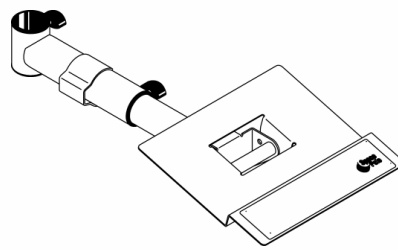

## Standard Retail Configurations

KB071

**SpacePole is a simple, flexible system that enhances the use and placement of technology at the point of sale.**

- Finished in light grey (RAL7035-S)
- Custom options available

www.spacepole.com

**KB071**

- Adjustable arm 200-340mm
- Keyboard plate-225 x 192mm
- External cable management clip

**KB072**

- Adjustable arm 200-340mm
- Keyboard plate-235 x 151mm
- External cable management clip