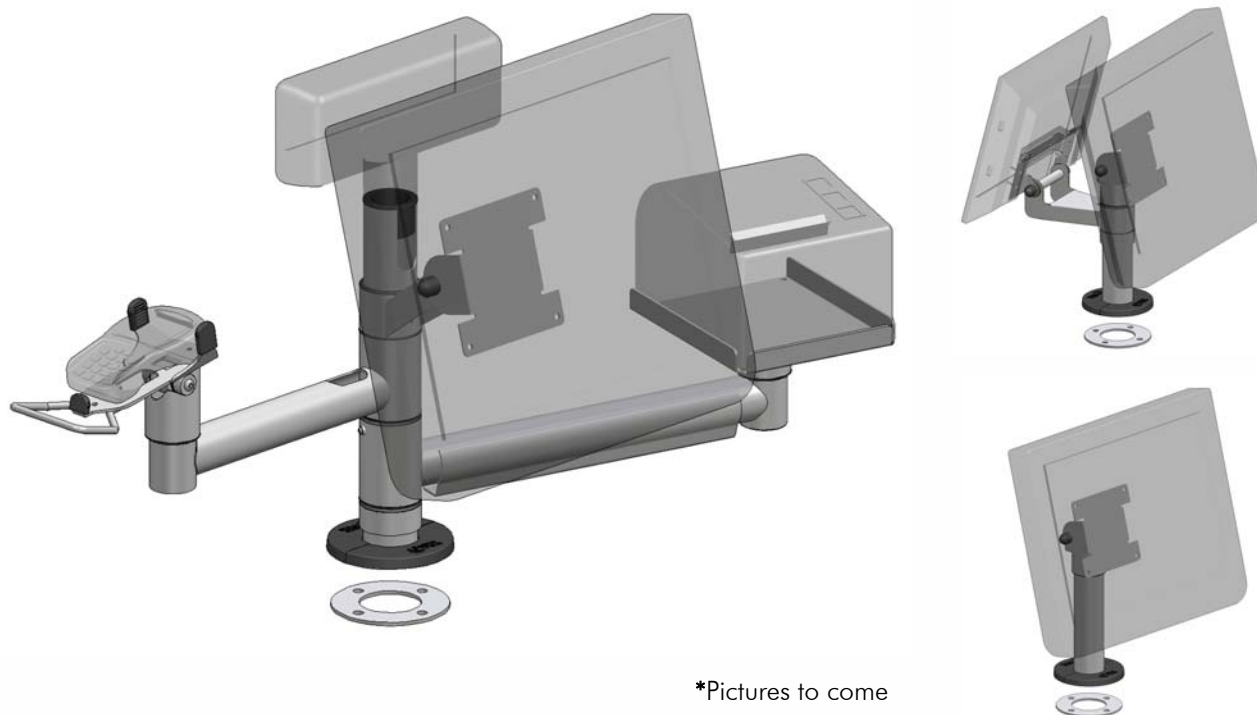

IBM AnyPlace POS Products

*Pictures to come

www.spacepole.com

When space is at a premium but market conditions demand the latest technology to stay competitive or gain an edge over the competition, SpacePole® offers the customer a solution to effectively incorporate their new or additional technology within their stores and at POS counters.

Our product range delivers a unique system of ergonomic, space saving mounts that can be integrated with most technologies in all manner of environments.

Our standard range of SpacePole® solutions for IBM provide mounts for the AnyPlace POS product range . All products provided with the following:

- Tilt and rotation
- Cable management
- Fasteners and fixings
- Finished in Pearl or Iron Grey
- 5 Year warranty

For more detailed product information please visit rss.spacepole.com

IBM AnyPlace POS Products

www.spacepole.com

AnyPlace POS Screen Mount

Part Number	Pole Height	Foot print	Cable Management	AnyPlace POS Hardware
IBM771-0200	200mm	Ø97mm	Internal	IBM AnyPlace

AnyPlace POS, Ingenico Pin Pad and 4610 Configuration