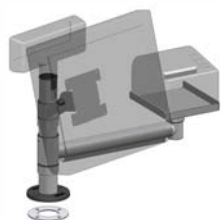

www.spacepole.com

AnyPlace POS Screen Mount

Part Number	Pole Height	Foot print	Cable Management	AnyPlace POS Hardware
IBM771-0200	200mm	Ø97mm	Internal	IBM AnyPlace

AnyPlace POS, Ingenico Pin Pad and 4610 Configuration

Part Number	Pole Height	Foot print	Cable Management	AnyPlace POS Hardware
IBM772-0300	300mm	Ø97mm	Internal	IBM AnyPlace, Ingenico Pin Pad & 4610 Printer

AnyPlace POS & Customer Display Configuration

Part Number	Pole Height	Foot print	Cable Management	AnyPlace POS Hardware
IBM773-0300	300mm	Ø97mm	Internal	IBM AnyPlace & Customer Display